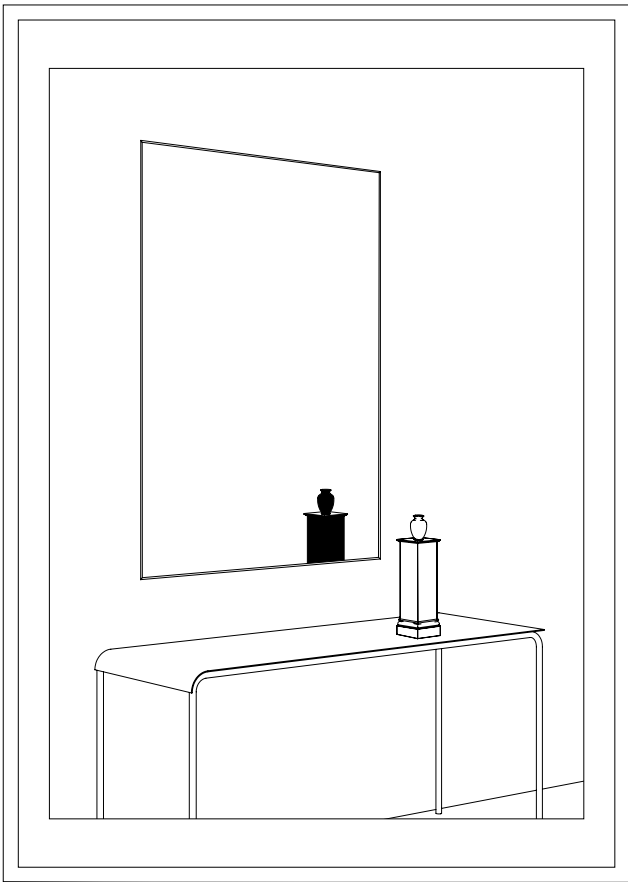

DRAWING NO. 13 RON GILAD 2017
SPECCHIO • FRAMED MIRROR

MATERIALI • MATERIALS

cartoncino serigrafato, alluminio, vetro, specchio serigrafato, legno di tiglio • *silkscreen printed cardboard, aluminium, glass, silkscreen printed mirror, lime wood*