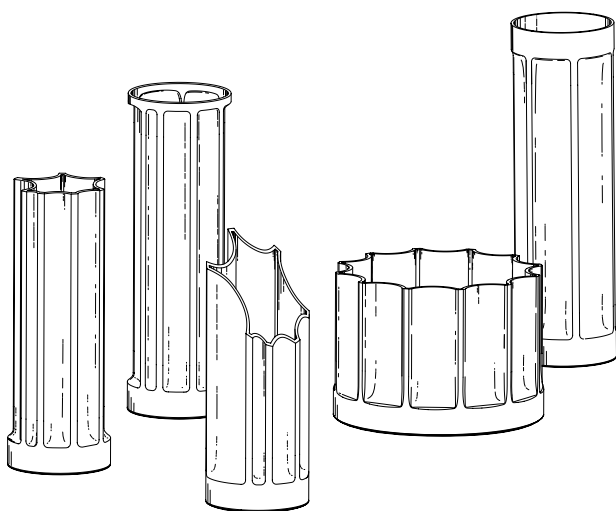

# BAMBU ENZO MARI 1968-1969, RE-EDITION 2015

VASI • VASES

\*Public collections: Metropolitan Museum of Art • MoMA • Cooper Hewitt, Smithsonian Design Museum • Centre Georges Pompidou

## MATERIALE • MATERIAL

ceramica con cristallina opaca • *transparent glazed ceramic*

## COD.

h 37	DE3086A10
h 36	DE3086B10
h 32	DE3086C10
h 30	DE3086D10
h 16	DE3086E10

**BAMBÙ** ENZO MARI 1968-1969, RE-EDITION 2015  
VASI • VASES

DANESE  
MILANO