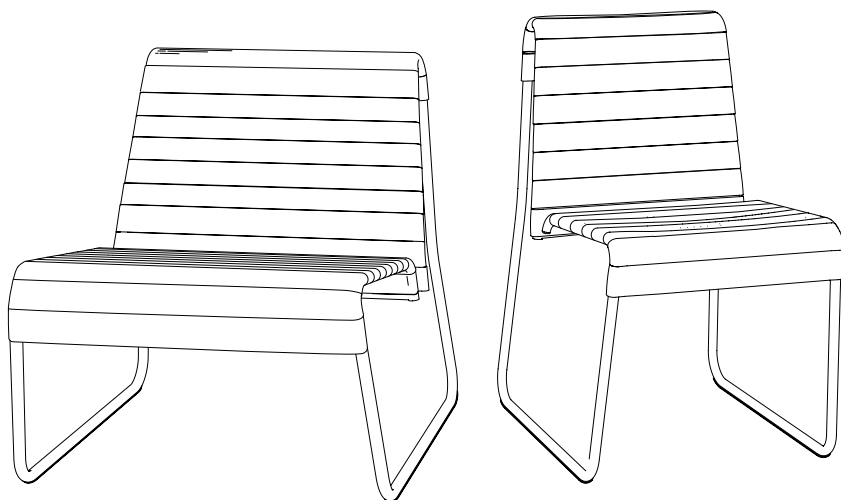

FARALLON YVES BÉHAR 2006-2011
POLTRONA / SEDIA • LOUNGE CHAIR / CHAIR

MATERIALI • MATERIALS

metallo cromato, gomma, polipropilene • *chromed metal, rubber, polypropylene*

NOTE • NOTES

SIDE CHAIR

dark grey • *charcoal grey*
grigio chiaro • *light grey*
rosso • *red*

● DYB0111A09B
○ DYB0111A10N
● DYB0111A16

LOUNGE CHAIR

dark grey • *charcoal grey*
grigio chiaro • *light grey*
rosso • *red*

● DYB0111B09B
○ DYB0111B10N
● DYB0111B16

NOTE • NOTES

. seduta e schienale sono realizzati in fascia elastica • *seat and belt are made of elastic bands*