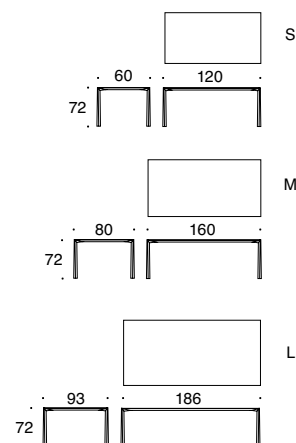

MATERIALE • MATERIAL

metallo verniciato a polvere • *powder coated metal*

COD.

S (120x60x72h)	silver txt • <i>txt silver</i>	○ DV7010B00T
	nero txt • <i>txt black</i>	● DV7010B09T
	bianco txt • <i>txt white</i>	○ DV7010B10T
	grigio antracite txt • <i>txt charcoal grey</i>	● DV7010B80
M (160x80x72h)	silver txt • <i>txt silver</i>	○ DV7010A00T
	nero txt • <i>txt black</i>	● DV7010A09T
	bianco txt • <i>txt white</i>	○ DV7010A10T
	grigio antracite txt • <i>txt charcoal grey</i>	● DV7010A80
L (186x93x72h)	silver txt • <i>txt silver</i>	○ DV7010E00T
	nero txt • <i>txt black</i>	● DV7010E09T
	bianco txt • <i>txt white</i>	○ DV7010E10T
	grigio antracite txt • <i>txt charcoal grey</i>	● DV7010E80

NOTE • NOTES

piedini regolabili • *adjustable feet*