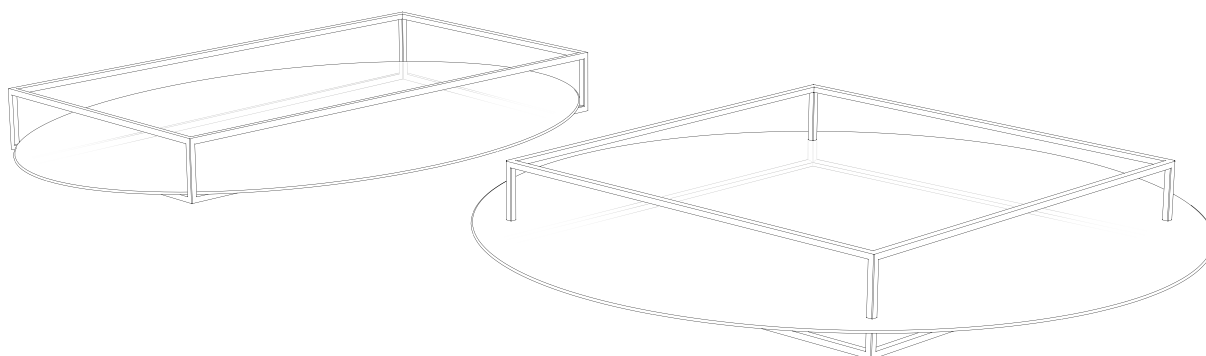

SURFACE + BORDER NO. 1 / SURFACE + BORDER NO. 2 RON GILAD 2017

VASSOIO / PORTAFRUTTA • TRAY / FRUIT BOWL

MATERIALI • MATERIALS

metallo lucido e verniciato a polvere • *polished and powder coated metal*

COD.

SURFACE + BORDER NO. 1	rosso • <i>red</i> nero • <i>black</i>	● DRG8630A16 ● DRG8630A09
SURFACE + BORDER NO. 2	rosso • <i>red</i> nero • <i>black</i>	● DRG8620A16 ● DRG8620A09